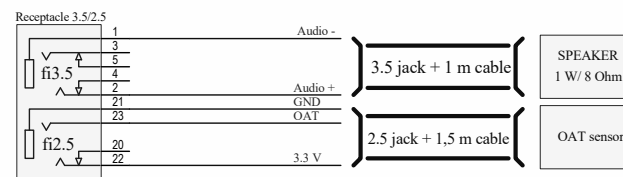

CAN

FLARM

POWER INPUT

Recommended fuse - 1.5 A SLOW

SD CARD

USER

BT/WIFI

INPUTS

SPOT

GPS

AUDIO/OAT

Title:		LX Eos/Era 80	
Date:	30.05.2018	LX navigation	
Revision:	V1		