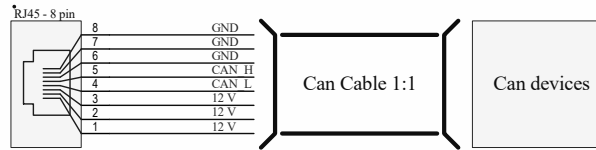

CAN

FLARM

POWER INPUT

Recommended fuse - 1.5 A SLOW

SD CARD

USER

BT/WIFI

INPUTS

SPOT

GPS

AUDIO/OAT

Title:		LX Eos/Era 80	
Date:	30.05.2018	LX navigation	
Revision:	V1		