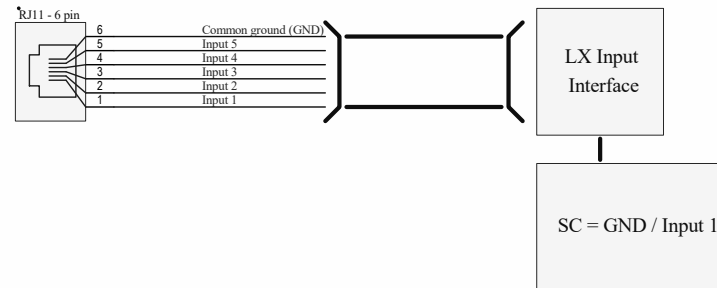

CAN

FLARM

POWER INPUT

Recommended fuse - 1.5 A SLOW

SD CARD

USER

BT/WIFI

INPUTS

SPOT

GPS

AUDIO/OAT

Title:		LX Eos/Era 80	
Date:	30.05.2018	LX navigation	
Revision:	V1		