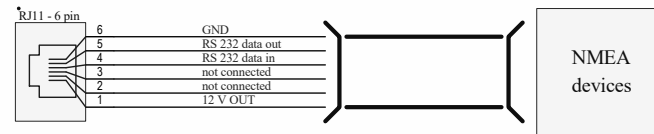

CAN

FLARM

POWER INPUT

Recommended fuse - 1.5 A SLOW

SD CARD

USER

BT/WIFI

INPUTS

SPOT

GPS

AUDIO/OAT

Title:		LX Eos/Era 80	
Date:	30.05.2018	LX navigation	
Revision:	V1		