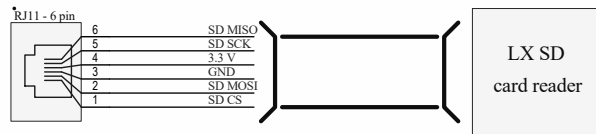

CAN

FLARM

POWER INPUT

Recommended fuse - 1.5 A SLOW

SD CARD

USER

BT/WIFI

INPUTS