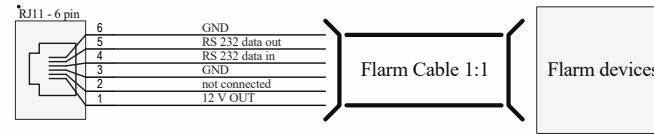

CAN

FLARM

POWER INPUT

Recommended fuse - 1.5 A SLOW

SD CARD

USER

BT/WIFI

INPUTS

SPOT

GPS

AUDIO/OAT

Title:		LX Eos/Era 80	
Date:	30.05.2018	LX navigation	
Revision:	V1		